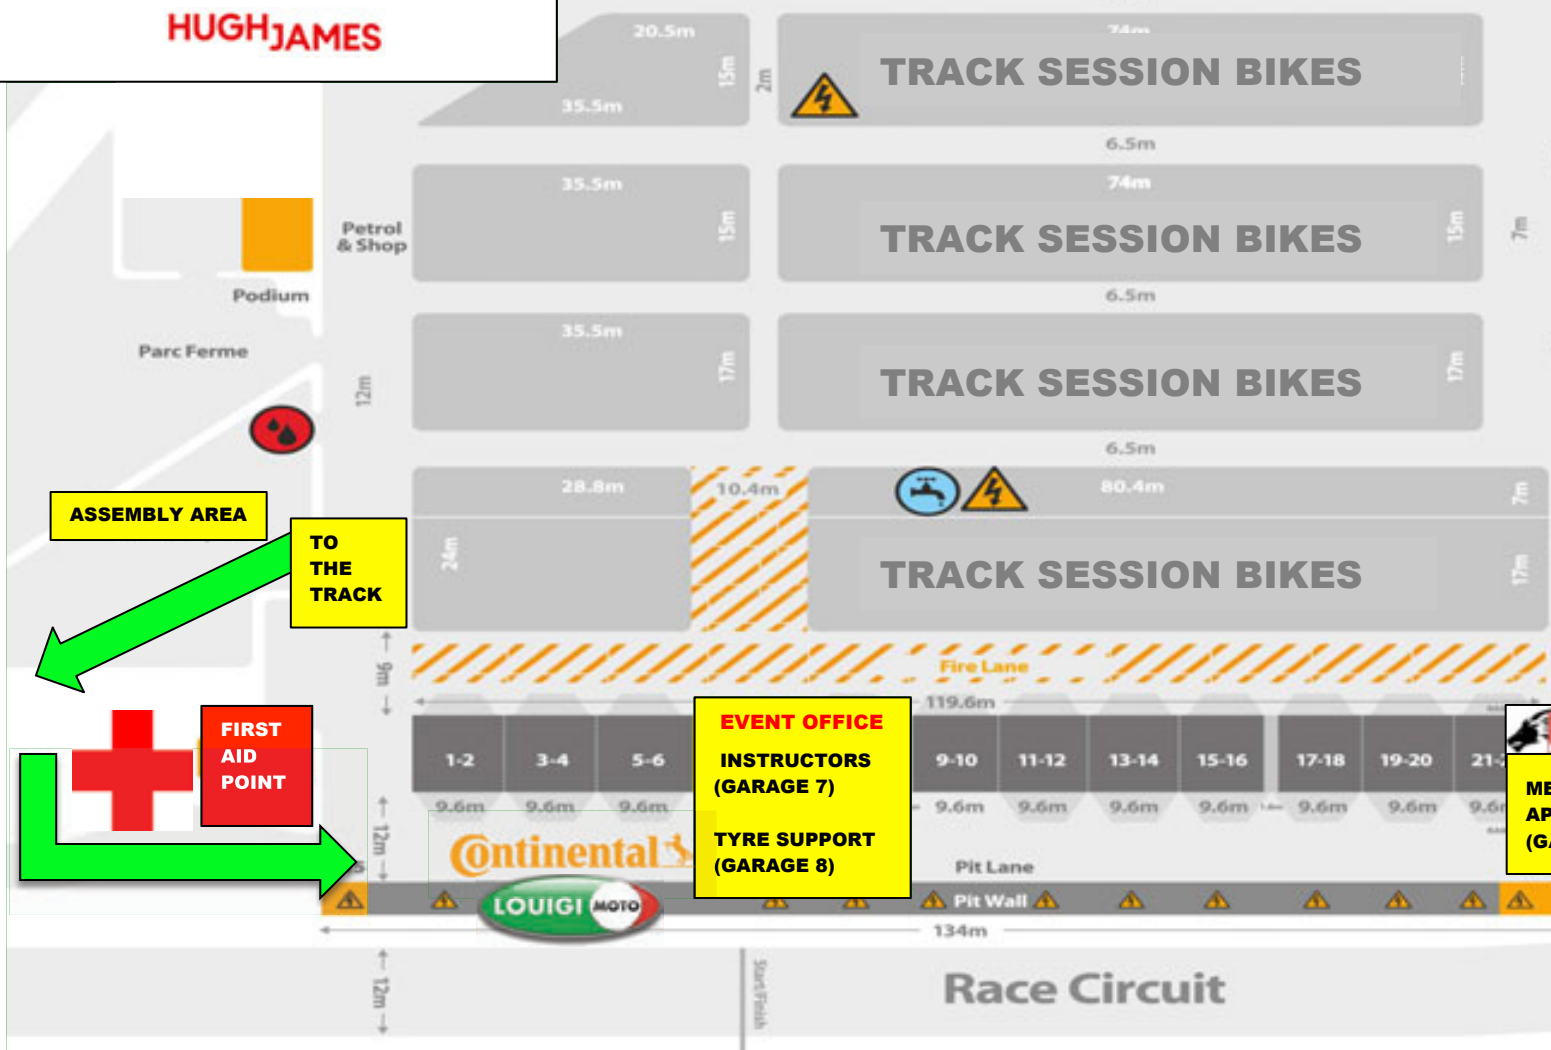

WELSH CLASSIC MOTORCYCLE FESTIVAL 24
25 / 26 MAY 2024
CLASSIC BIKE TRACKDAYS
HUGHJAMES

WELSH CLASSIC MOTORCYCLE FESTIVAL PADDOCK PLAN

CLUBHOUSE & MUSIC MARQUEE
RIDER SIGN ON & BRIEFINGS

Toilets

Showers
Chemical Toilet Waste

Spectator Camping Area
Paddock Exit to Main Gate

SUNDAY EVENING
PARK HERE IF HAVING TO STAY OVER
YOU MUST LEAVE BY 9AM

RESERVED PARKING AREA

CHIPPY RUN
ASSEMBLY POINT
FROM 17:00 SATURDAY

KICKBACK ON TRACK